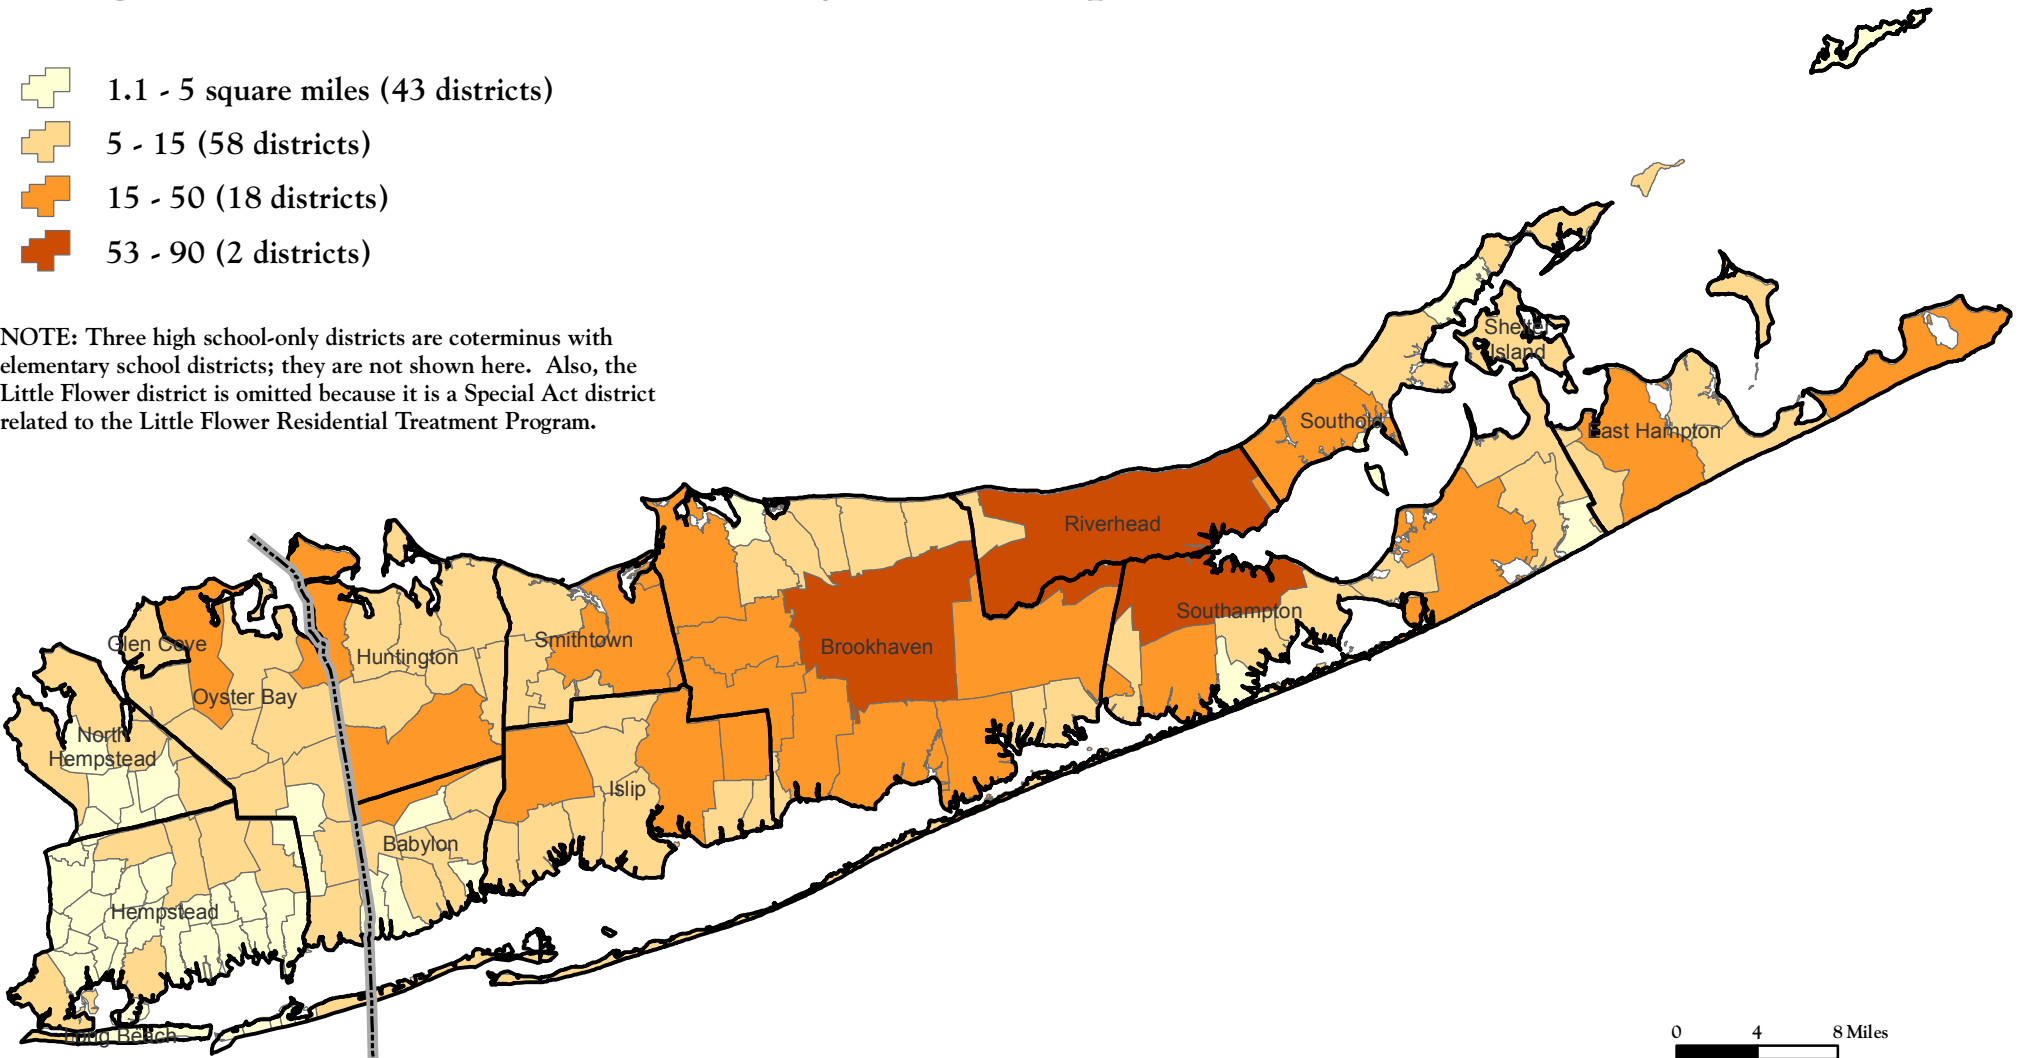

# Long Island School Districts by Area (Square Miles), 2004

NOTE: Three high school-only districts are coterminus with elementary school districts; they are not shown here. Also, the Little Flower district is omitted because it is a Special Act district related to the Little Flower Residential Treatment Program.

Source: School districts from NYS Office of Real Property Services, 2004.  
Square miles calculated by Center for Urban Research at the CUNY Graduate Center  
(area calculations omit small islands in the Great South Bay).