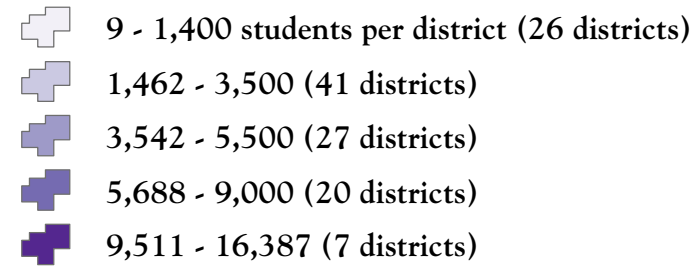

# Long Island School Districts by Number of Students (2006)

NOTE: Three high school-only districts are coterminous with elementary school districts; they are not shown here. Also, the Little Flower district is omitted because it is a Special Act district related to the Little Flower Residential Treatment Program.