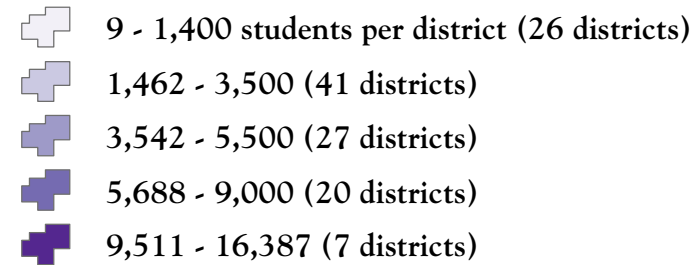

Long Island School Districts by Number of Students (2006)

NOTE: Three high school-only districts are coterminous with elementary school districts; they are not shown here. Also, the Little Flower district is omitted because it is a Special Act district related to the Little Flower Residential Treatment Program.