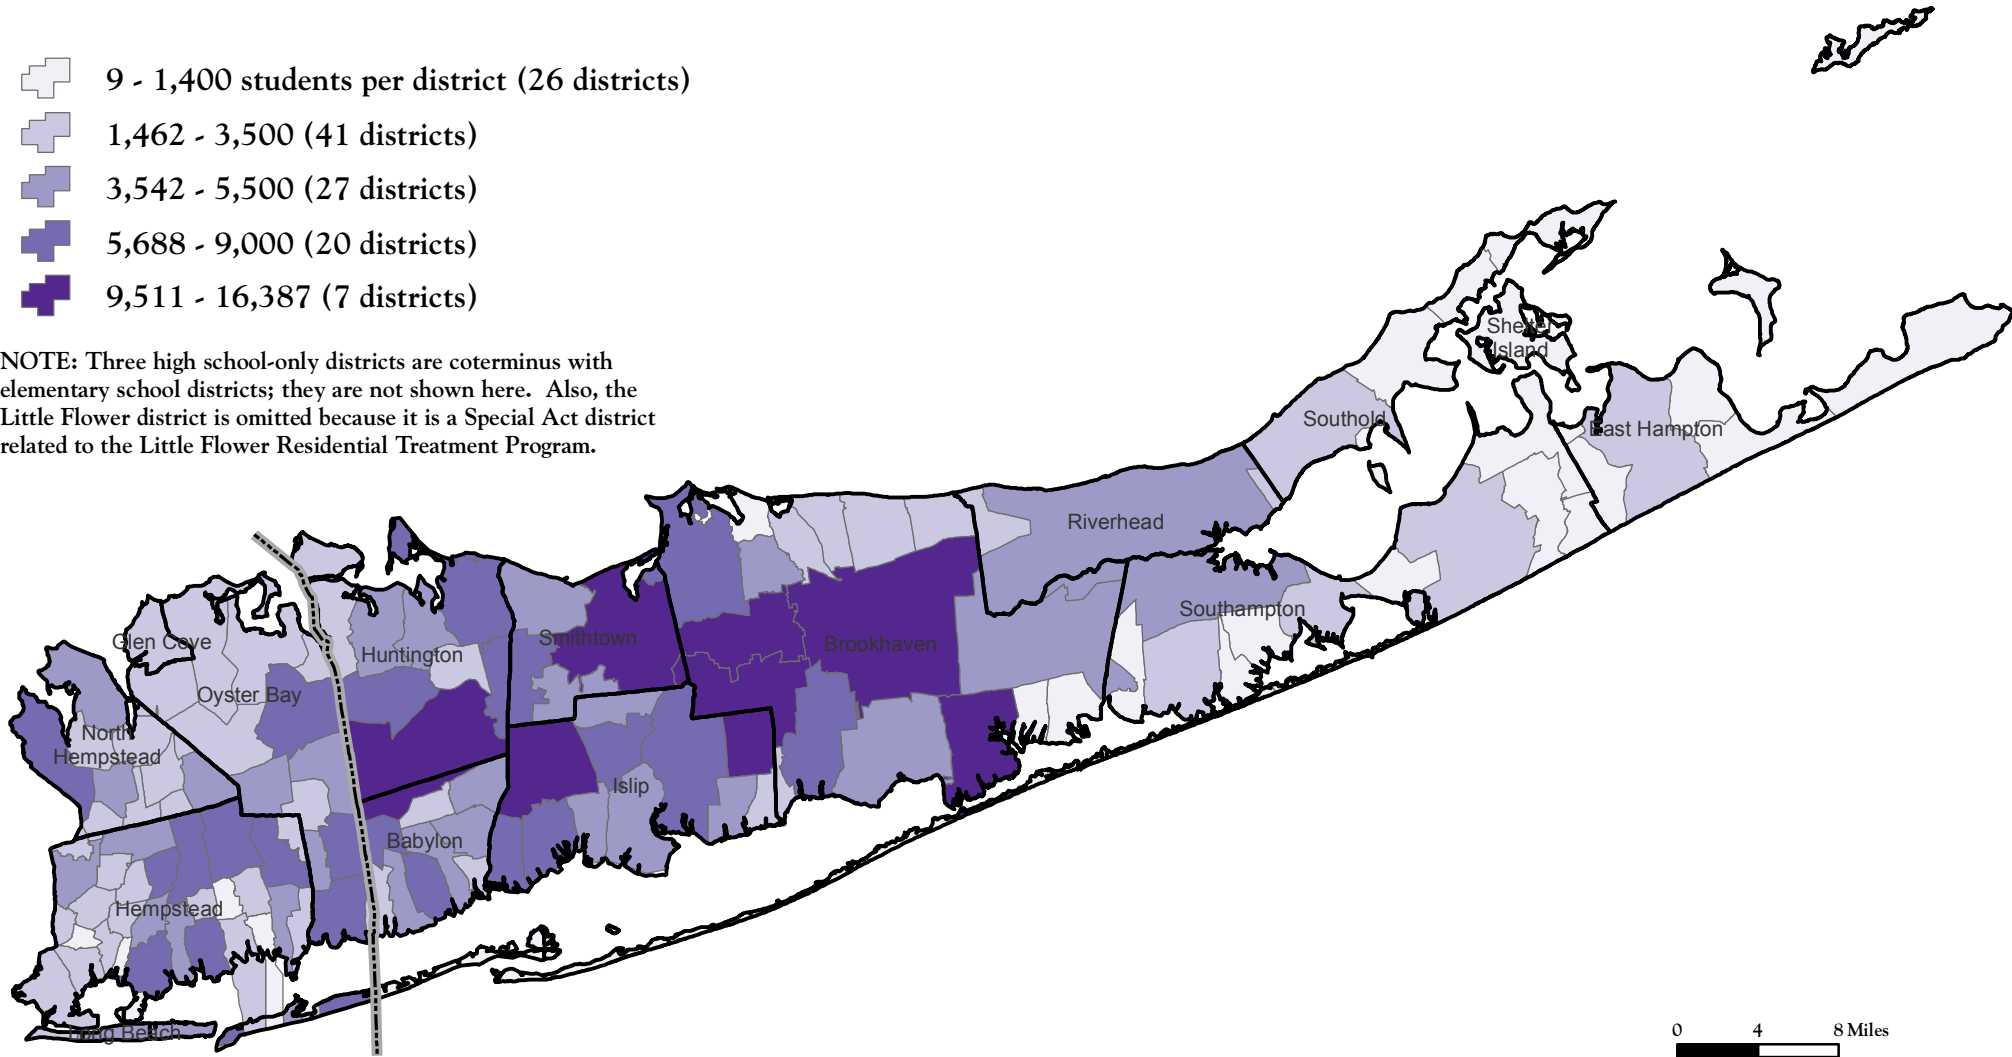

# Long Island School Districts by Number of Students (2006)

NOTE: Three high school-only districts are coterminous with elementary school districts; they are not shown here. Also, the Little Flower district is omitted because it is a Special Act district related to the Little Flower Residential Treatment Program.

Source: National Center for Educational Statistics,  
Common Core of Data - Local Education Agency Universe Survey, 2005-2006.  
Map prepared by Center for Urban Research at the CUNY Graduate Center.