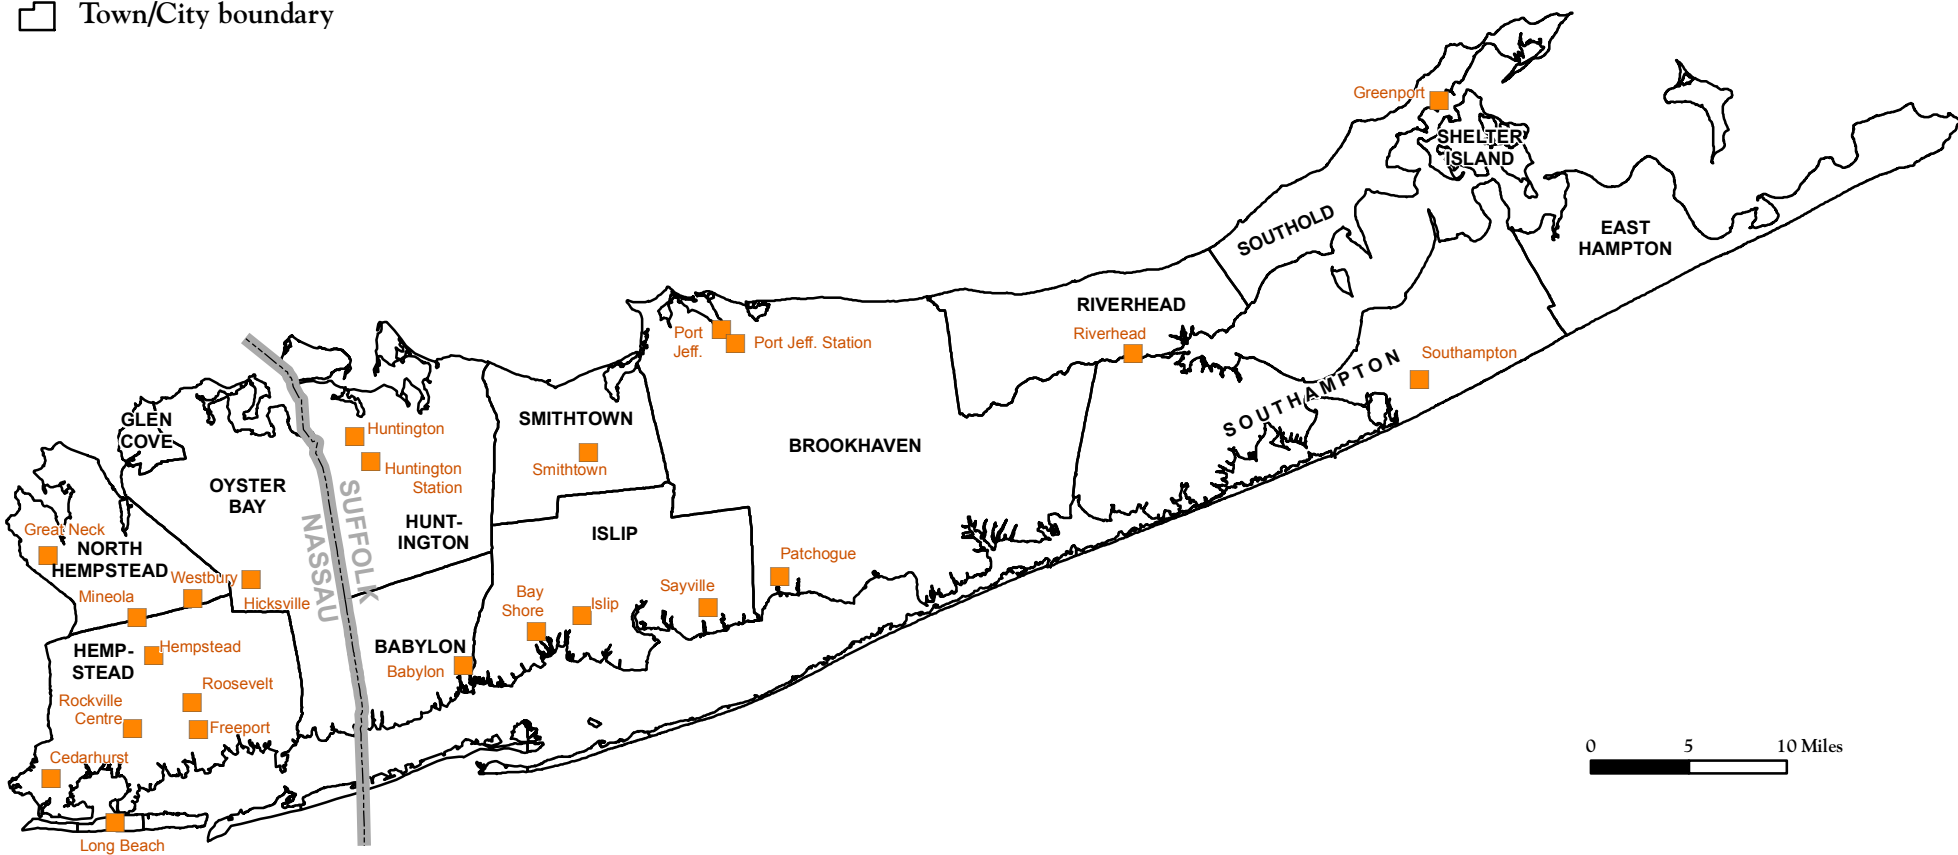

Locations of surveyed downtowns

- Surveyed downtowns
- Town/City boundary

Source: list of downtowns from Rauch Foundation & Regional Plan Association. Map prepared by Center for Urban Research at the CUNY Graduate Center.