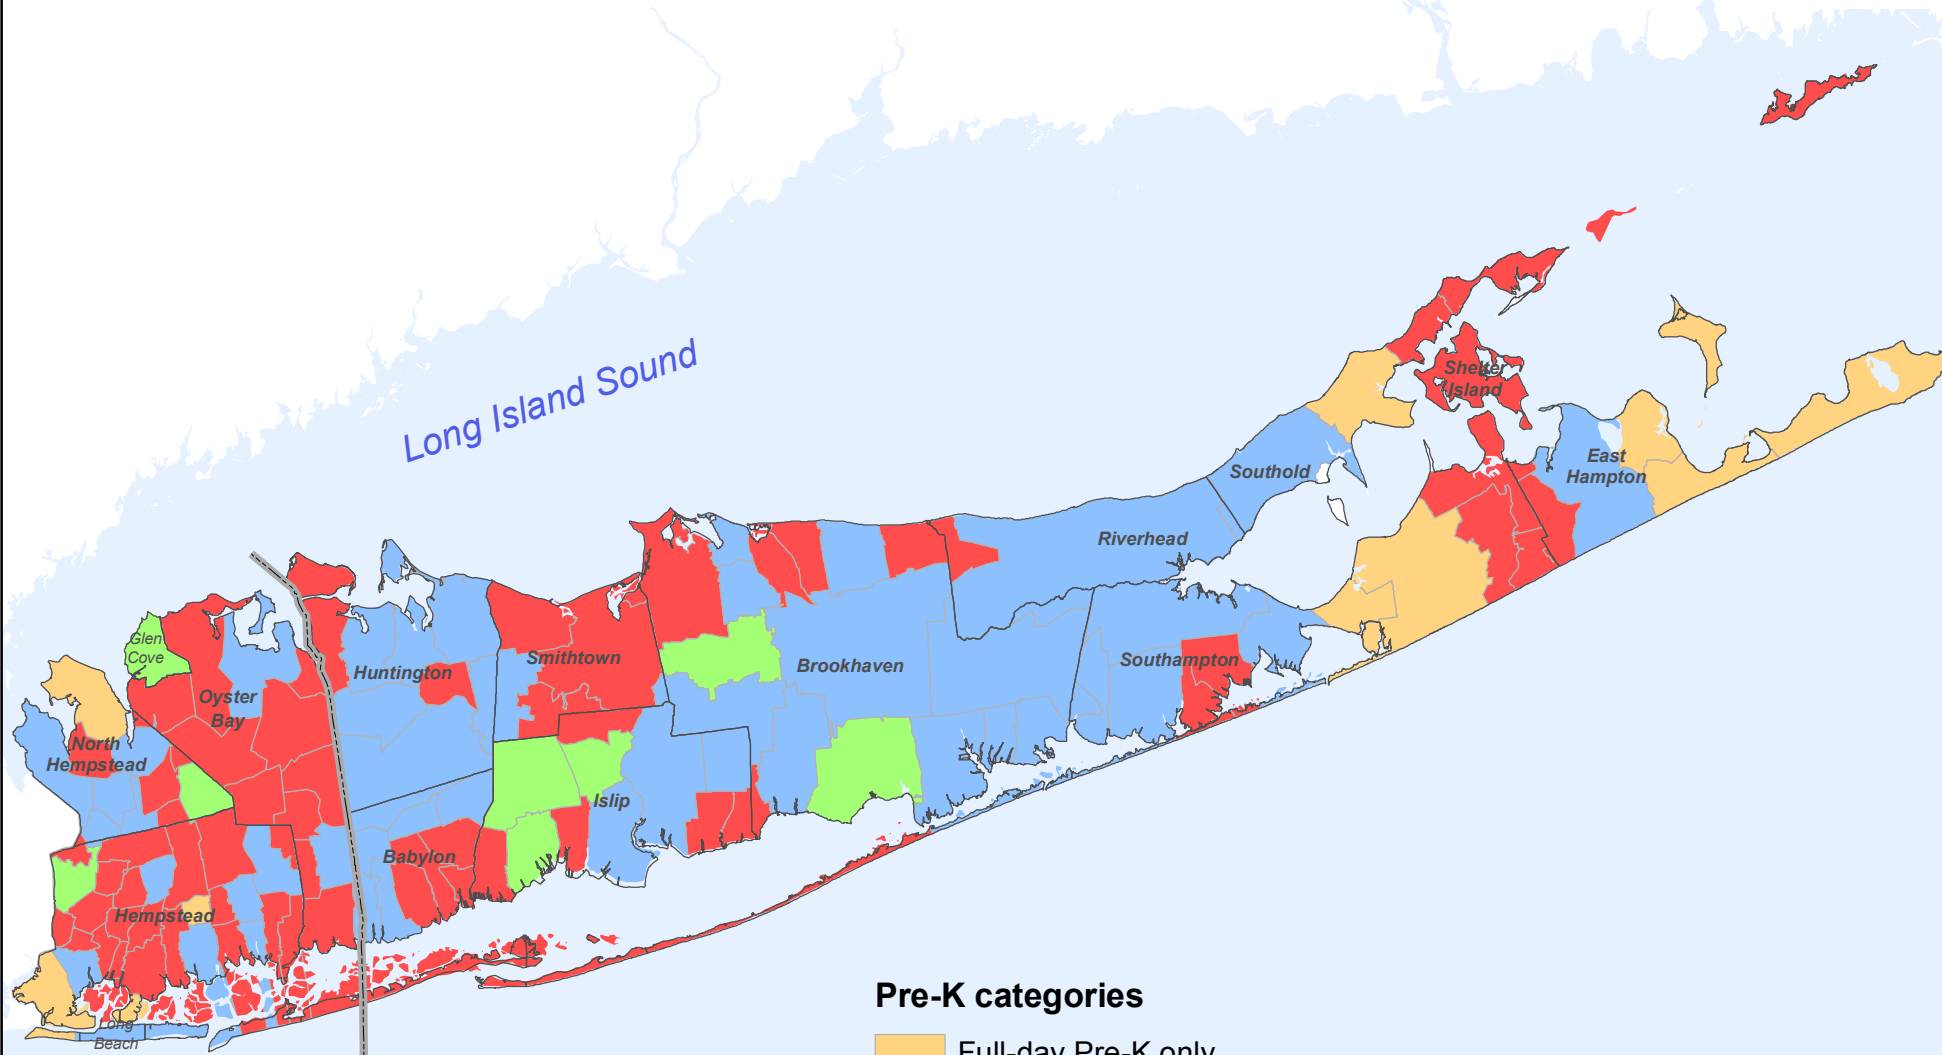

Pre-K Availability by School District

LONG ISLAND
INDEX

Pre-K categories

-  Full-day Pre-K only
-  Half-day Pre-K only
-  Both full-day AND half-day Pre-K
-  No full-day OR half-day Pre-K

Atlantic Ocean

0 2.25 4.5 9 Miles